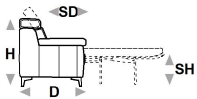

Multicovering / Components / Optional vers.

1134_m

Feet

PL2071

Ottoman

↑ fold following the dotted line ↑

gamma.premium 1134

L Length - H Height - D Depth - SH Seat Height - SD Seat Depth
 Dimensions refer to maximum sizes of the version with closed mechanism (where available).

dimensions	L 107 H91 D96 SH48 SD51	L 187 H91 D96 SH48 SD51	L 207 H91 D96 SH48 SD51	L 227 H91 D96 SH48 SD51	73x198x13 L 137 H94 D96 SH51 SD51
version code	100	200	240	300	101
Description	chair	2 seater	2 1/2 seater	3 seater	bed chair
memory chair-bed 73x197x13 L 137 H94 D96 SH51 SD51	topper memory chair-bed 73x195x13 L 137 H94 D96 SH51 SD51	2 seater with bed 123x198x13 L 187 H94 D96 SH51 SD51	2 str with bed memory 123x197x13 L 187 H94 D96 SH51 SD51	topper memory 2-seater bed 123x195x13 L 187 H94 D96 SH51 SD51	2 1/2 seater with bed 143x198x13 L 207 H94 D96 SH51 SD51
Q95	Q96	201	H65	Q97	241
memory 143x197x13 L 207 H94 D96 SH51 SD51	topper memory 143x195x13 L 207 H94 D96 SH51 SD51	3 seater with bed 163x198x13 L 227 H94 D96 SH51 SD51	3 str with bed memory 163x197x13 L 227 H94 D96 SH51 SD51	topper memory 3-seater bed 163x195x13 L 227 H94 D96 SH51 SD51	
H66	Q98	301	H67	Q99	
2 1/2 str with bed memory	topper memory 2 1/2 str bed	3 seater with bed	3 str with bed memory	topper memory 3-seater bed	