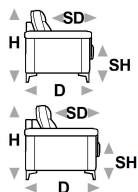

↑ fold following the dotted line ↑

beta.premium 1133

L Length - H Height - D Depth - SH Seat Height - SD Seat Depth
 Dimensions refer to maximum sizes of the version with closed mechanism (where available).